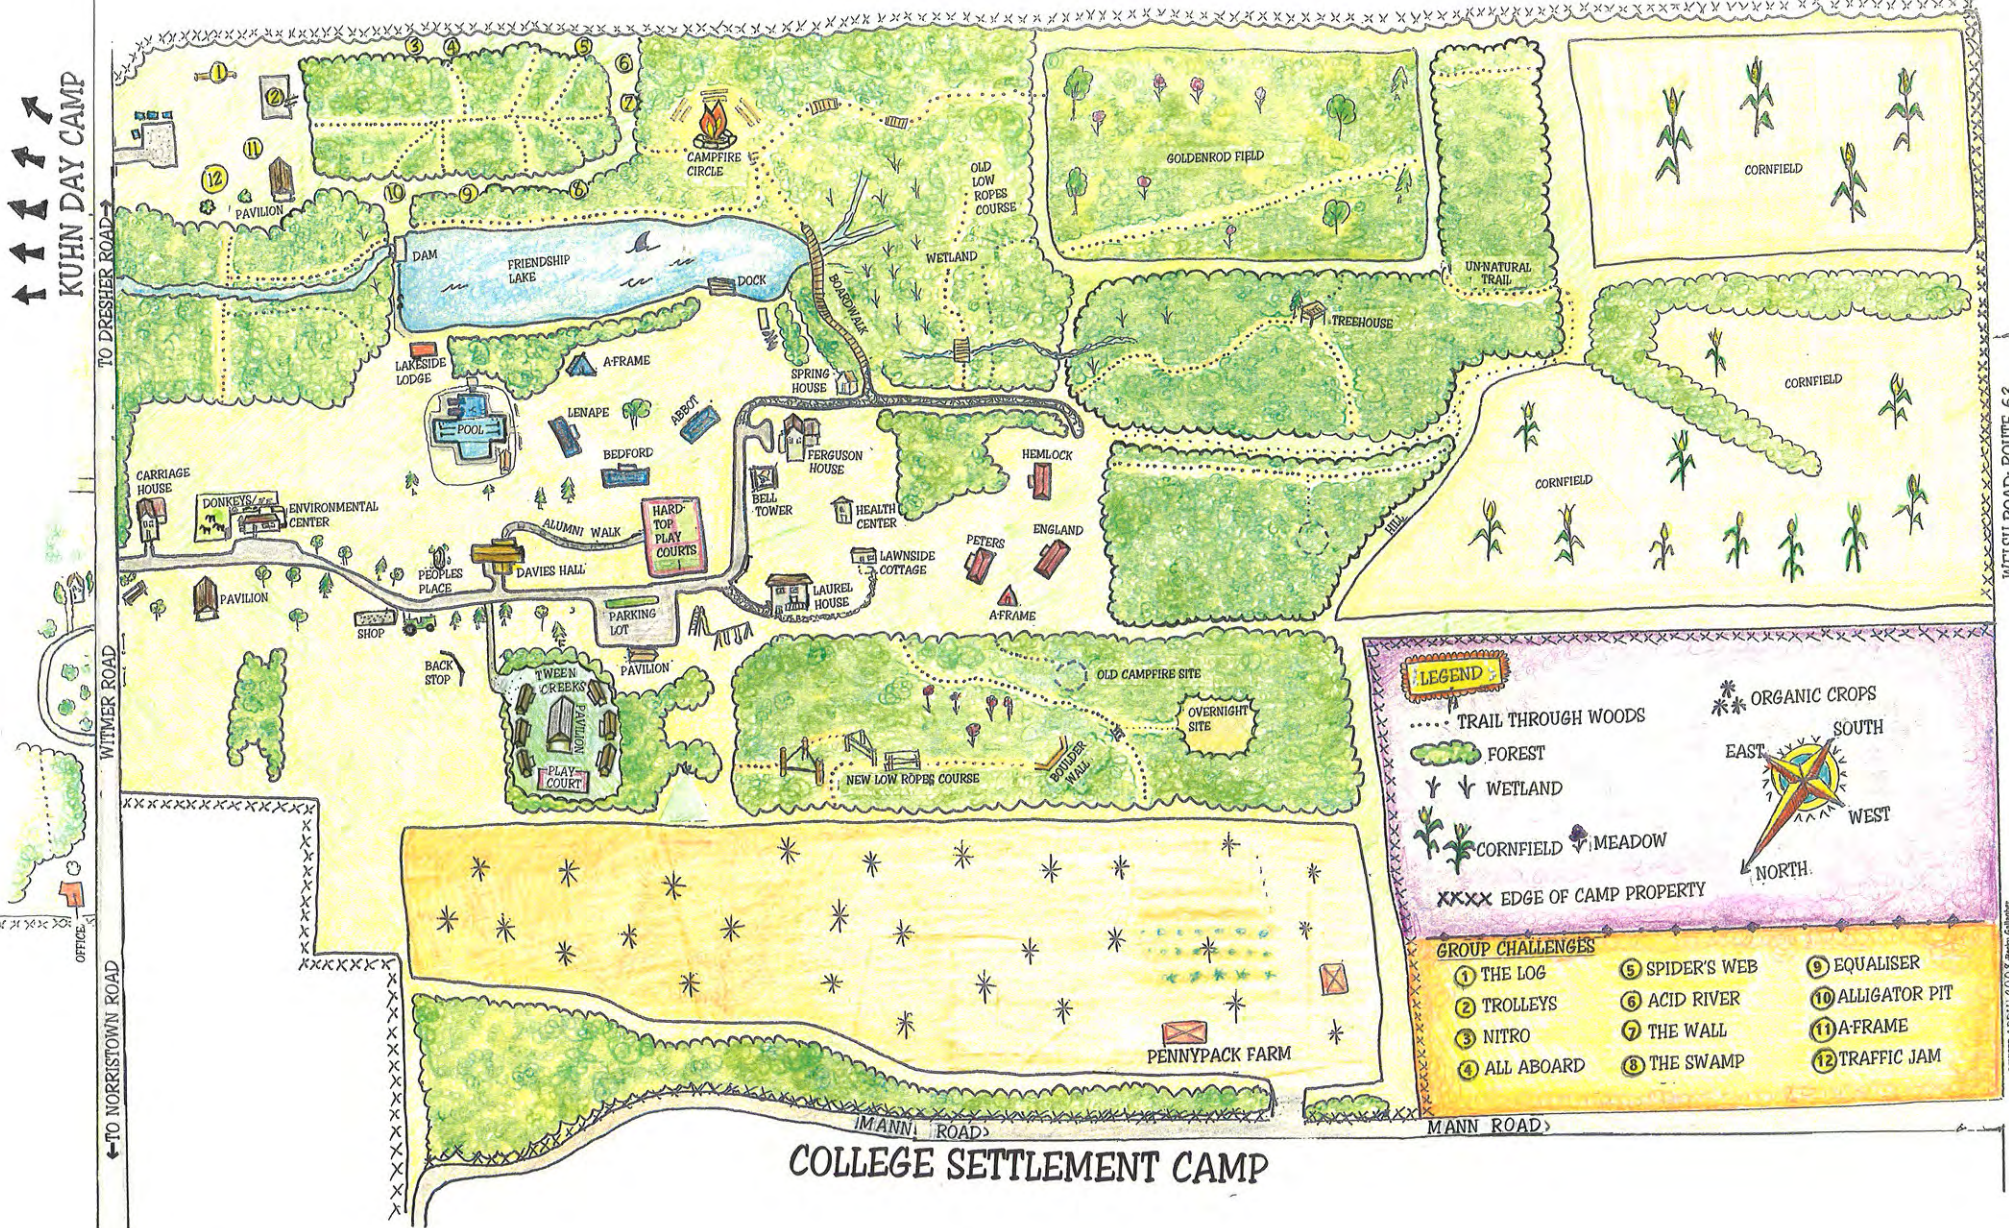

↑ ↑ ↑ ↑
KUHN DAY CAMP

TO DRESHER ROAD

WITMER ROAD

← TO NORRISTOWN ROAD

LEGEND

- TRAIL THROUGH WOODS
- 🌳 FOREST
- 🌿 WETLAND
- 🌽 CORNFIELD
- 🌻 MEADOW
- XXXX EDGE OF CAMP PROPERTY
- 🌱 ORGANIC CROPS

GROUP CHALLENGES

- | | | |
|--------------|----------------|------------------|
| 1 THE LOG | 5 SPIDER'S WEB | 9 EQUALISER |
| 2 TROLLEYS | 6 ACID RIVER | 10 ALLIGATOR PIT |
| 3 NITRO | 7 THE WALL | 11 A-FRAME |
| 4 ALL ABOARD | 8 THE SWAMP | 12 TRAFFIC JAM |

COLLEGE SETTLEMENT CAMP